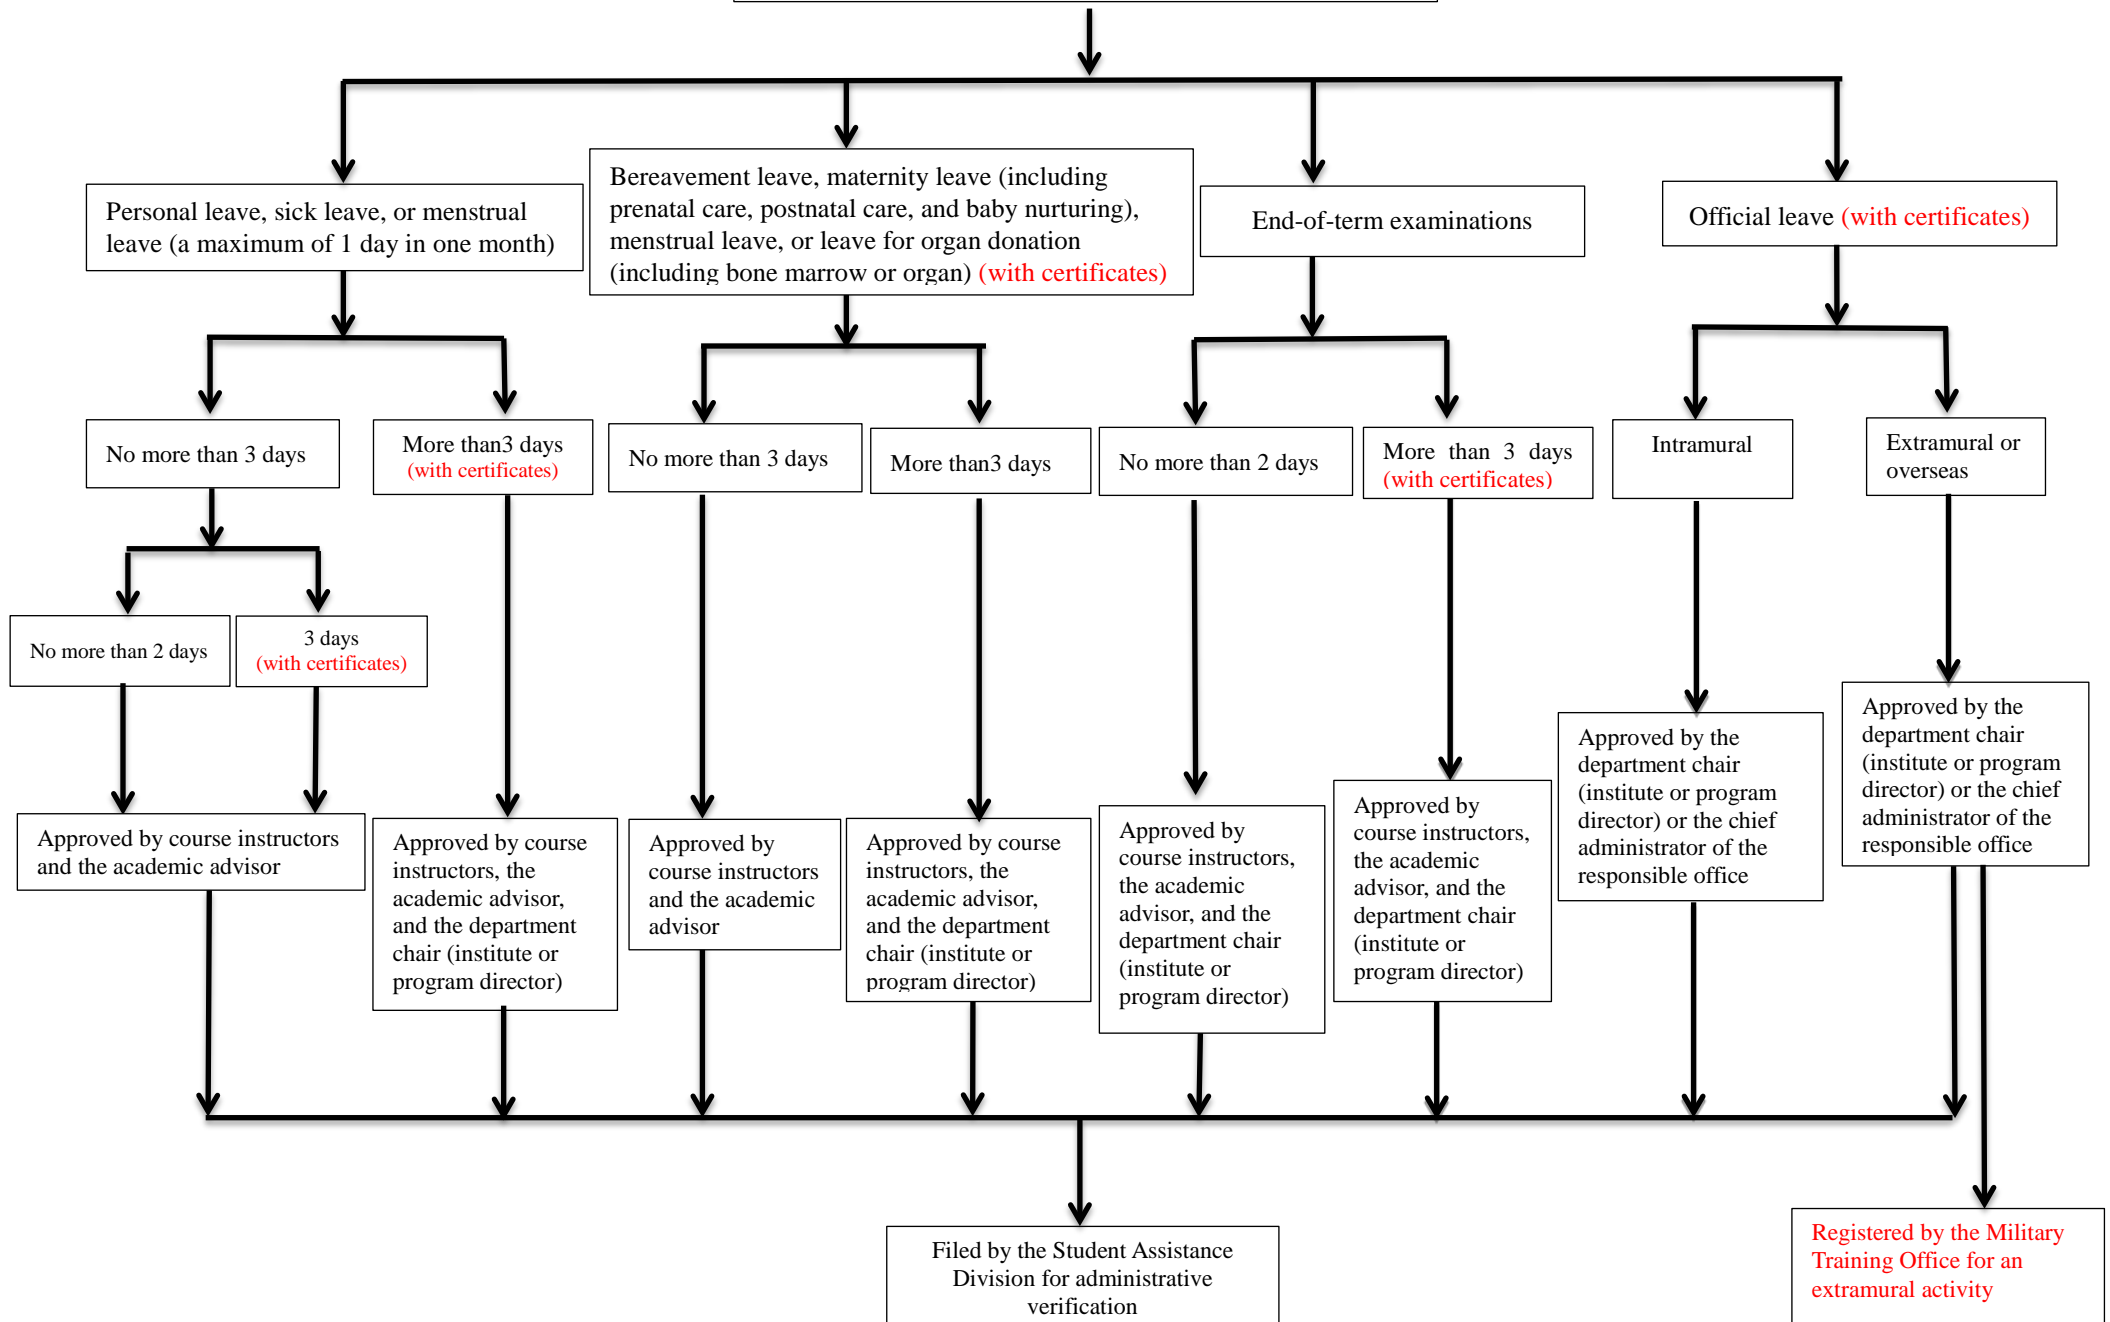

NCKU Student Leave Application Flow Chart

※ Applications should be submitted and processed online. Applicants who fail to apply online due to unforeseen contingencies are allowed to submit a written application for approval.